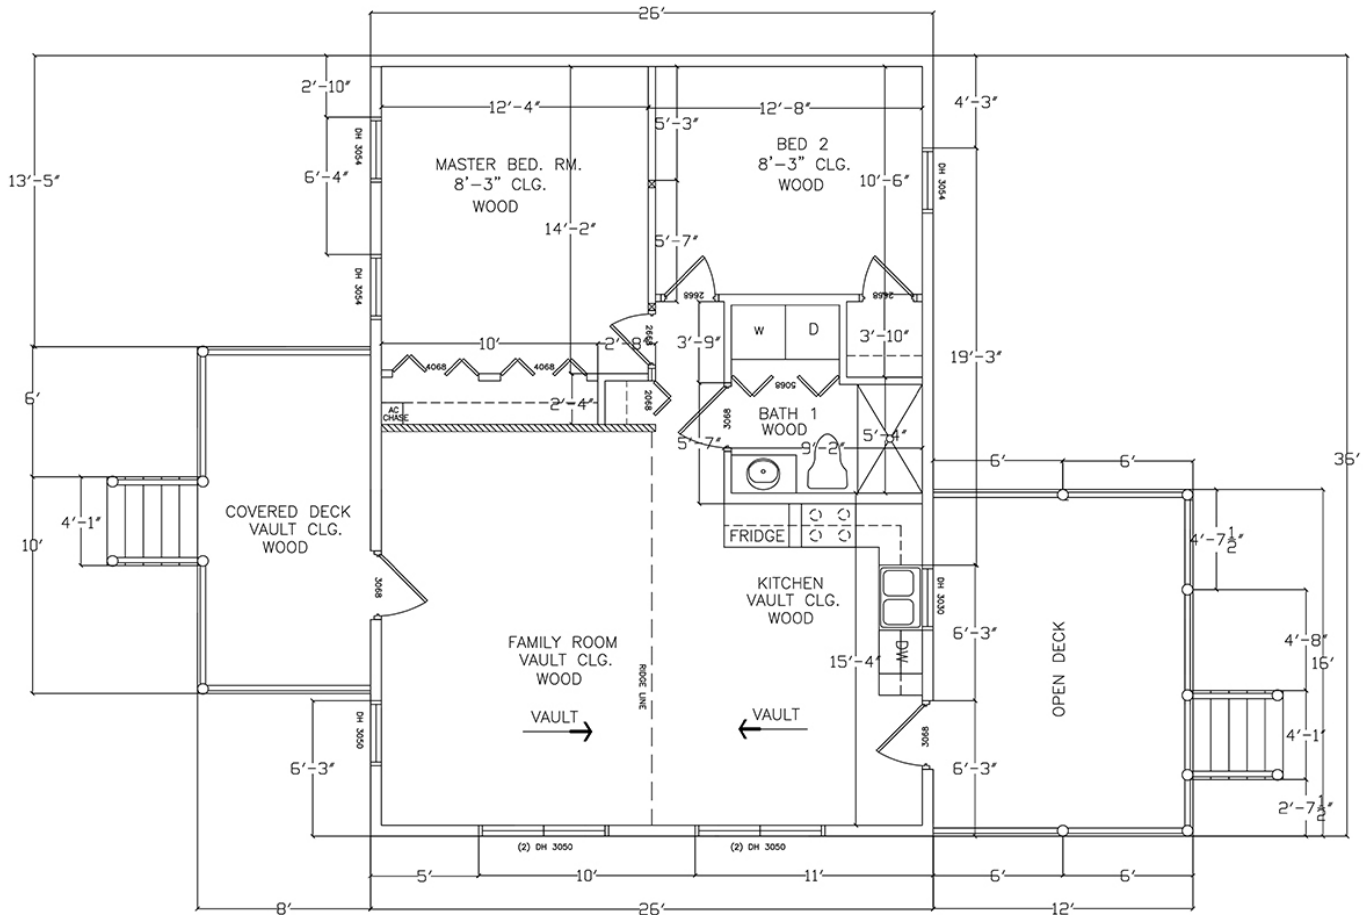

Rocky Top

1 Level ■ 2 Bedroom ■ 1 Bath

36' long x 26' wide ■ Total Living 936 sq. ft.

Smoky Mountain Collection ■ Call for Pricing

Heritage Collection ■ Call for Pricing

Logs Only System ■ Call for Pricing

MAIN FLOOR PLAN